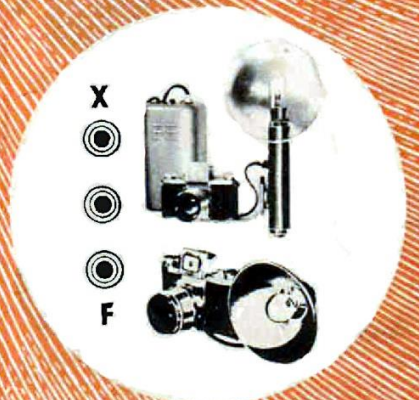

SELF COCKING SHUTTER with a simple twist of the film winding mechanism. Never a double exposure! Never a lost shot!

UPRIGHT VIEWING through the taking lens, eliminates Parallax and guess-work. You see your depth-of-field!

PRISMATIC VIEWER permits reflex viewing at comfortable eye-level. The ultimate in viewing perfection

NINE SPEED FOCAL PLANE SHUTTER, 1/500, 1/200, 1/50, 1/25, 1/10, 1/5, 1/2 second and bulb . . . a complete range for all requirements.

BRILLIANT MAGNIFIER AND SPORTS FINDER add versatility to the Praktika fx. A flick of the finger swings magnifier into position.

INTERCHANGEABLE LENSES offer the use of many lenses of different speeds in normal, wide angle and telephoto focal lengths.

PRE-SET DIAPHRAGM permits split second shooting, without having to review your picture after focusing.

F-X SYNCHRONIZATION, installed in the factory, permits use with either Electronic Flash or regular Photoflash Lamps.