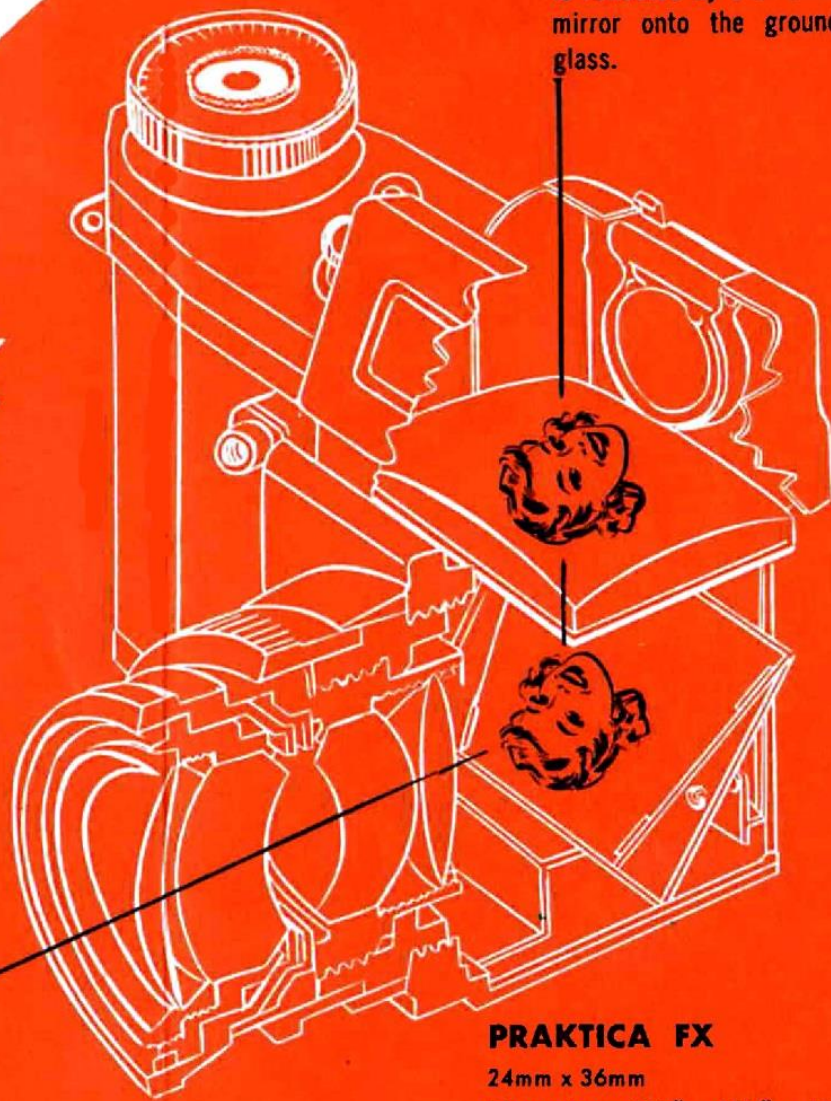

The image, transmitted through the taking lens, is reflected by the reflex mirror onto the ground glass.

PRAKTICA FX

24mm x 36mm

Dimensions: 5 $\frac{7}{8}$ " x 3 $\frac{1}{4}$ " x 1 $\frac{3}{4}$ "

Weight: Approx. 1 $\frac{1}{2}$ lbs.