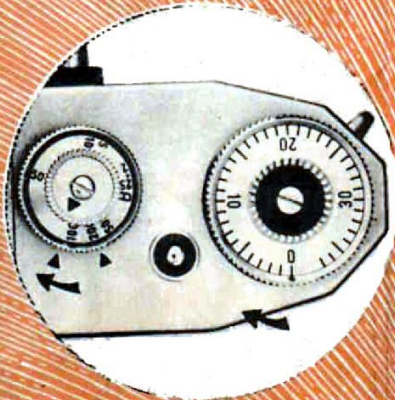

The image, transmitted through the taking lens, is reflected by the reflex mirror onto the ground glass.

PRAKTICA FX

24mm x 36mm

Dimensions: 5 $\frac{7}{8}$ " x 3 $\frac{1}{4}$ " x 1 $\frac{3}{4}$ "

Weight: Approx. 1 $\frac{1}{2}$ lbs.

SELF COCKING SHUTTER with a simple twist of the film winding mechanism. Never a double exposure! Never a lost shot!

UPRIGHT VIEWING through the taking lens, eliminates Parallax and guess-work. You see your depth-of-field!