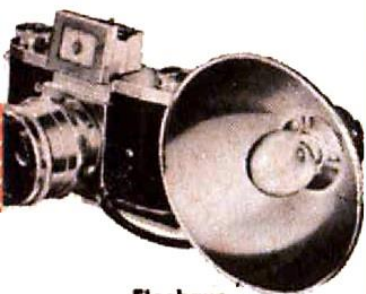

Accessories
Provide
Complete
Versatility

Tele & Wide Angle, Lenses

Extension Tubes

Eveready Case

Flashgun

Bellowscope

"PROFLEX" Bellows Extension

Microscope Adapter

fx

★ In original Factory Package (including cable release), synchronized for Electronic and Regular Flash, with:

	Retail at
f:2.8 50mm Will Wetzlar.....	\$89.50*
f:3.5 50mm Zeiss Tessar T-ctd. Pre-set..	119.50*
f:1.9 58mm Meyer Primoplan T-ctd Pre-set	149.50*
f:2.8 50mm Zeiss Tessar T-ctd. Pre-set..	139.50*
f:2 58mm Zeiss Biotar T-ctd. Pre-set..	199.50*
Eveready Leather Case for Praktica FX..	9.95
Prism Viewfinder for Praktica FX.....	19.95
Case for Prism Viewfinder.....	3.00