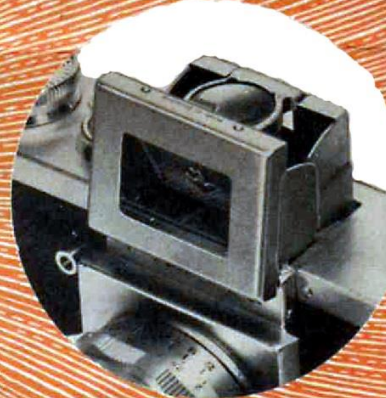

SELF COCKING SHUTTER with a simple twist of the film winding mechanism. Never a double exposure! Never a lost shot!

UPRIGHT VIEWING through the taking lens, eliminates Parallax and guess-work. You see your depth-of-field!

PRISMATIC VIEWER permits reflex viewing at comfortable eye-level. The ultimate in viewing perfection

NINE SPEED FOCAL PLANE SHUTTER, 1/500, 1/200, 1/50, 1/25, 1/10, 1/5, 1/2 second and bulb . . . a complete range for all requirements.