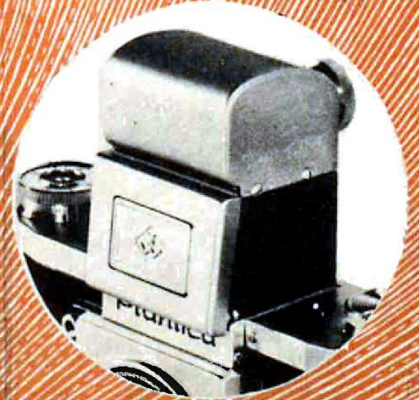

SELF COCKING SHUTTER with a simple twist of the film winding mechanism. Never a double exposure! Never a lost shot!

UPRIGHT VIEWING through the taking lens, eliminates Parallax and guess-work. You see your depth-of-field!