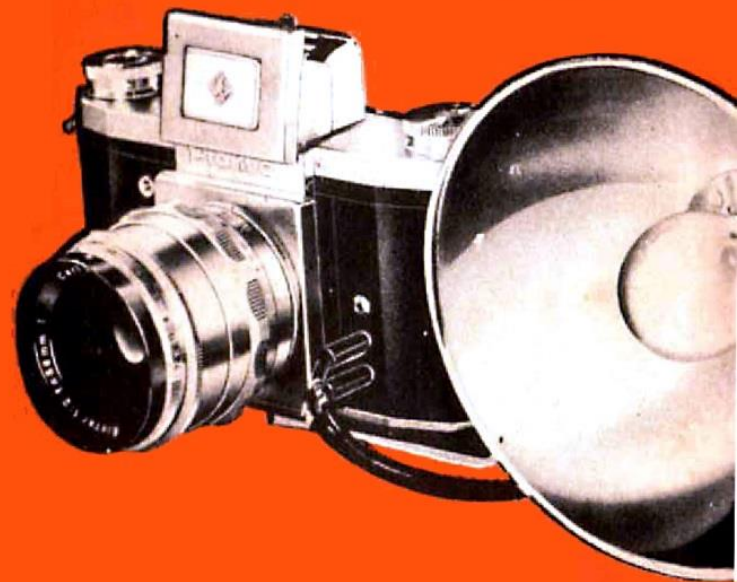

Representative for
Sales and Service
Kine Camera Company
Division of
Ocean Photo Supply Co., Inc.
11 W. 20 St., New York